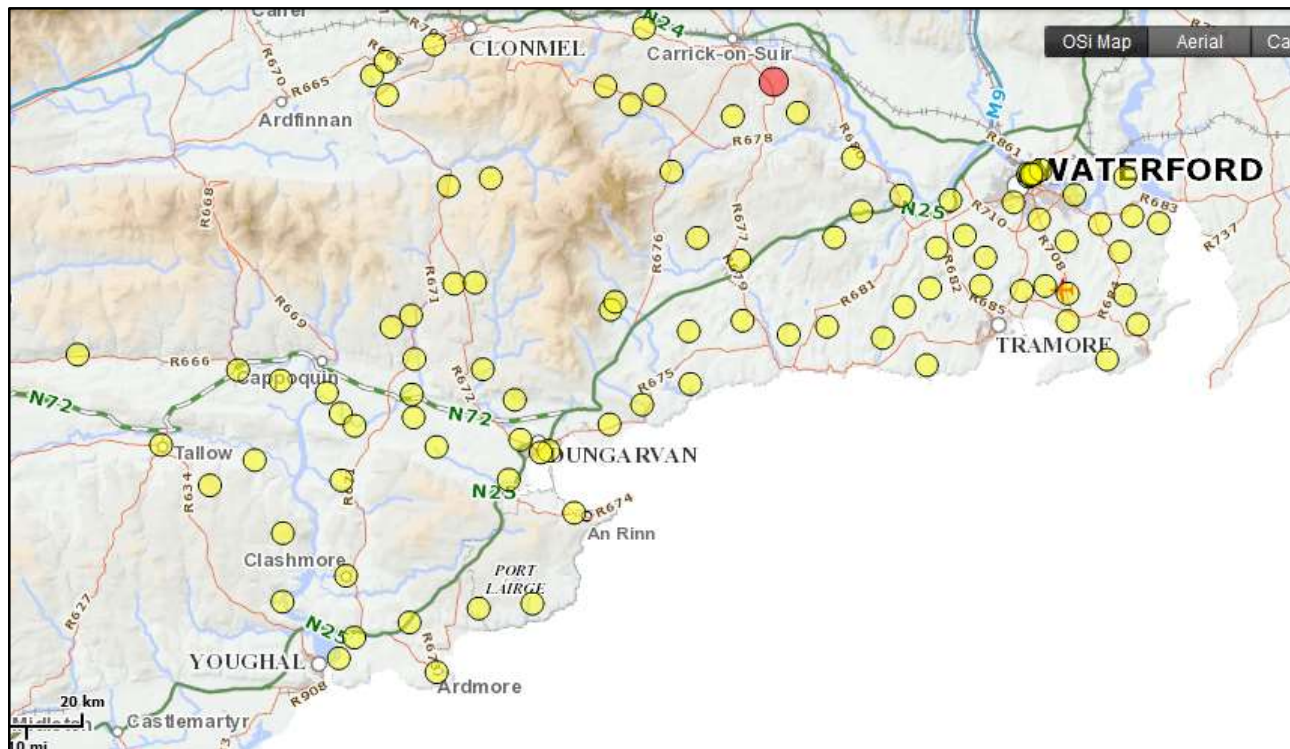

Historic Graveyards of Waterford (City and County)

According to the National Monuments Service online record of Irish monuments there are 101 historic graveyards in Waterford. All graveyards are Christian in origin and most remain Catholic although some, after the Reformation, became Protestant. An overview of Waterford's graveyard locations is shown below:

Map 1: Location of Graveyard's within Waterford (screen capture taken from archaeology.ie)

In Ireland Christianity dates from the late 5th to early 6th centuries and there is historical and archaeological evidence to suggest that the area now known as Waterford - a significant portion of the territory once known as the Déise - was an early protagonist of Christianity. In fact it had been hypothesized (Mytum 1992) that people from this region brought Christianity to Ireland through their contact with Irish colonies in Wales and Cornwall, adjacent to Roman (*i.e.* Christian) Britain.

Unlike other palimpsest monuments, graveyard's multi-layered history often remains unseen, especially since many graveyards lie underneath weeds, briars, ivy and trees. The clearance of graveyards is a significant step in linking the present generation to the past.

The Graveyards that are thought to have the most potential are highlighted in bold on Table 1, namely

- Kill St. Lawrence,
- Drumcannon,
- Dunhill,
- Islandkane,
- Knockeen.

Table 1
Historic graveyards of Waterford